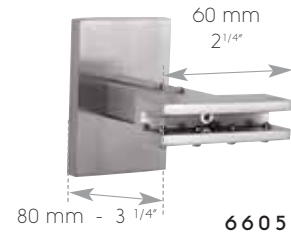

NICKEL BROSSÉ
Brushed nickel - Nickel matt

66054-32

BRONZE