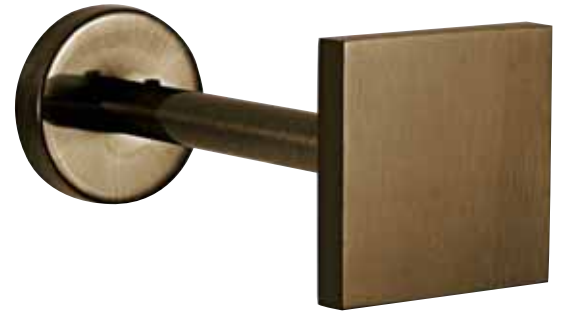

150 cm - 59"

PATÈRES

Tieback holders - Abstandhalter

Platine 3 points
3 points plate
3 punkt Platte

NICKEL BROSSÉ
Brushed nickel
Nickel matt

6 0 2 7 8 - 3 2

BRONZE

6 0 2 7 8 - 3 8