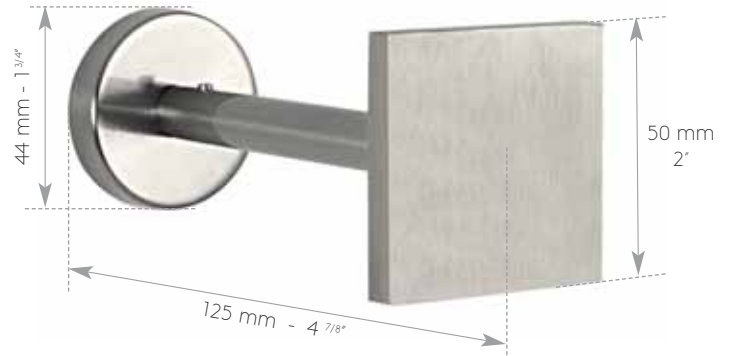

150 cm - 59"

PATÈRES

Tieback holders - Abstandhalter

Platine 3 points
3 points plate
3 punkt Platte

NICKEL BROSSÉ
Brushed nickel
Nickel matt

6 0 2 7 8 - 3 2

BRONZE

6 0 2 7 8 - 3 8