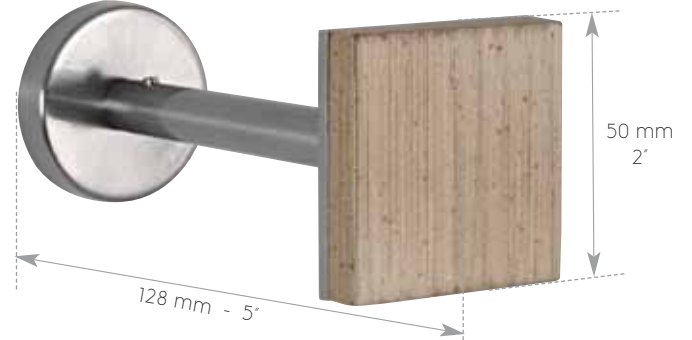

NICKEL BROSSÉ & EBÈNE

Brushed nickel & Ebony
Nickel matt & Ebenholz

6 0 2 7 8 - 3 2 5 4